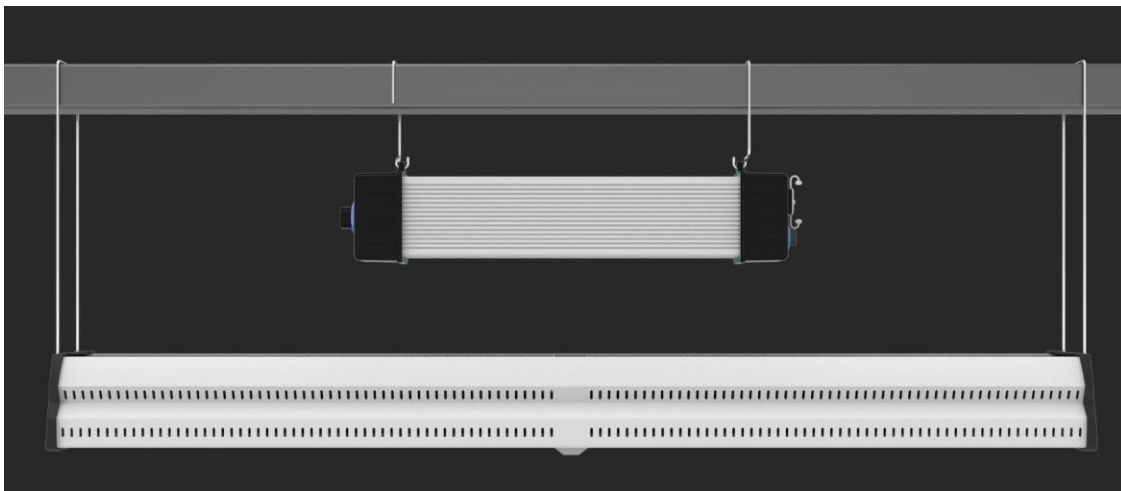

### Full Spectrum for seeding, Growing, Blooming

**Product Dimensions: 120 x 8 x 9 cm**

**Package Size: 130 x 12 x 17 cm**

**Net Weight: 12 KG**

**Gross Weight: 15 KG**

**Advantages:**

- |                               |                              |
|-------------------------------|------------------------------|
| <b>High Efficacy</b>          | <b>High PPF Output</b>       |
| <b>Full Spectrum</b>          | <b>50000 Hours Life Span</b> |
| <b>No Fan, Zero noise</b>     | <b>Plug &amp; Play</b>       |
| <b>Ultra Slim Design</b>      | <b>Foldable Design</b>       |
| <b>Less Power consumption</b> | <b>0-10V dimming signal</b>  |

Recommended Footprint:

5' x 5' on Growing

4' x 4' on Blooming

---

**Caution:**

- This product is a passively cooled design, so DO NOT move components and DO NOT try to open or disassemble the fixture, as it contains no service parts inside.
- Always adhere to the local rules and regulations when you use it.
- We suggest to wearing gloves and glasses during installation.
- Always remember to disconnect power at installing and maintenance
- The fixture will get hot during it turns on. DO NOT touch while lights turn on.
- Keep this product away from children.
- Always allow at least 10 minutes for cooling down before handling.
- DO NOT touch the LED diodes anytime.
- DO NOT plug this product in wrong input voltages.
- DO NOT use it when the power cord or plug is damaged.
- DO NOT use it when the fixture has been dropped, or the enclosure or bars are damaged.
- To protect your eyes, avoid looking directly at the unshielded LED diodes.