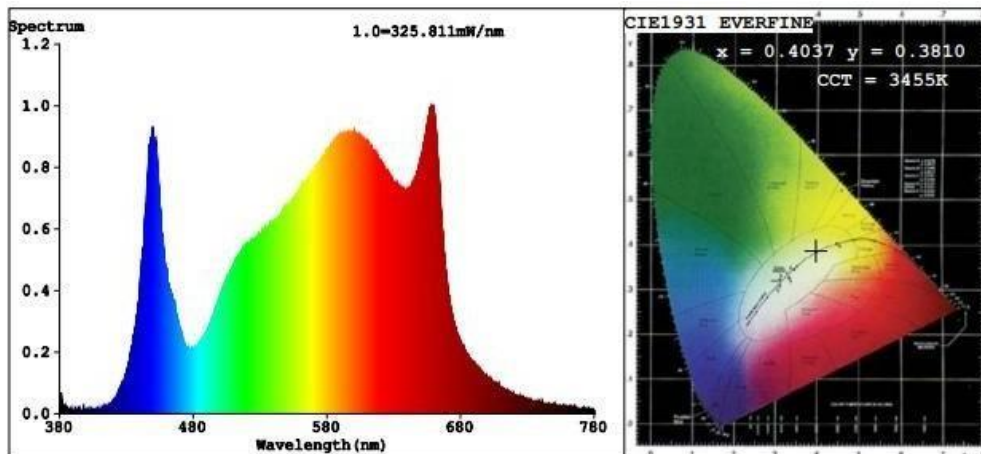

Spectrum

Full Spectrum for seeding, Growing, Blooming