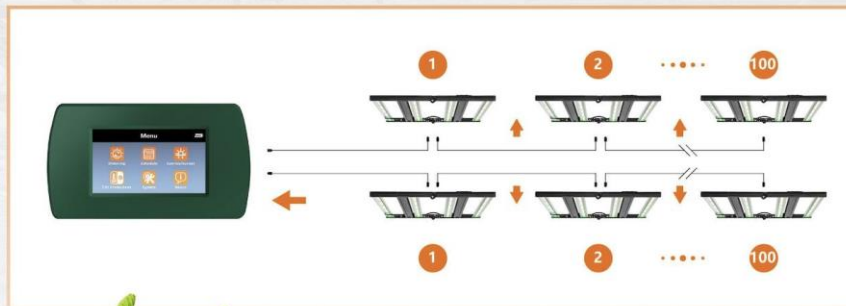

LED Grow Light

Applications:

Spectrum

Full Spectrum for Seeding, Growing, Blooming

Product Dimensions: 112 x 119 x 8 cm

Package Size: 130 x 69 x 17 cm

Net Weight: 17KG

Gross Weight: 21KG

Specification:

Light Source	LED
Spectrum	Full Spectrum
PPF	2900 umol/s
Input Voltage	120-277V
Input Power	1000W
Efficacy	2.6 umol/J
Mounting Height	≥ 6" Above Canopy
Thermal Management	Passive
Dimming	0-10V Signal or Knob
Beam Angle	120 degree
Power Factor	> 90%
Certifications	ETL/DLC/(UL Optional)
Diodes Brand	Samsung + Osram/Cree
Drivers Brand	Intellicon/MeanWell
Waterproof rating	IP65
Operation Temperature	-20°C – 45°C
Operation Humidity	10%-95% RH
Storage Temperature	-20°C – 80°C
Storage Humidity	10%-95% RH
Warranty Time	5 years

Recommended Footprint:

6' x 6' on Growing

5' x 5' on Blooming

CONTROL FUNCTION WITH DAISY CHAIN

- Complete control of all your connected ballasts at once
- Reduce the clutter of power wires in your grow environment to keep everything clean and organized