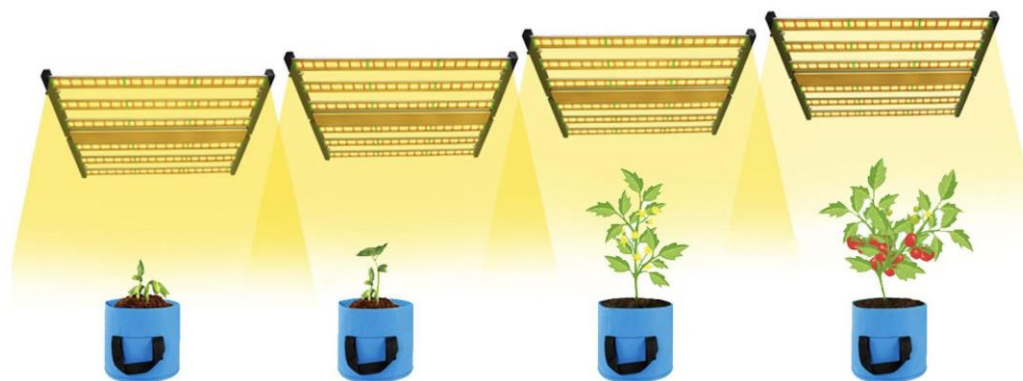

LED Grow Light

Applications:

Spectrum

Full Spectrum for Seeding, Growing, Blooming

Product Dimensions: 112 x 119 x 8 cm

Package Size: 130 x 69 x 17 cm

Net Weight: 17KG

Gross Weight: 21KG

Recommended Footprint:

6' x 6' on Growing

5' x 5' on Blooming

CONTROL FUNCTION WITH DAISY CHAIN

- Complete control of all your connected ballasts at once
- Reduce the clutter of power wires in your grow environment to keep everything clean and organized

Using Tips

Only for your information. Buyers must make adjustments based on plant requirements and current conditions.

Brightness 20%	Brightness 50%	Brightness 80%	Brightness 100%
Seedling/Germination	Veg	Bloom	Fruiting
24-30 inch	24 inch	18-24 inch	18-24 inch
18hr On/6hr Off	18hr On/6hr Off	18hr On/6hr Off	18hr On/6hr Off