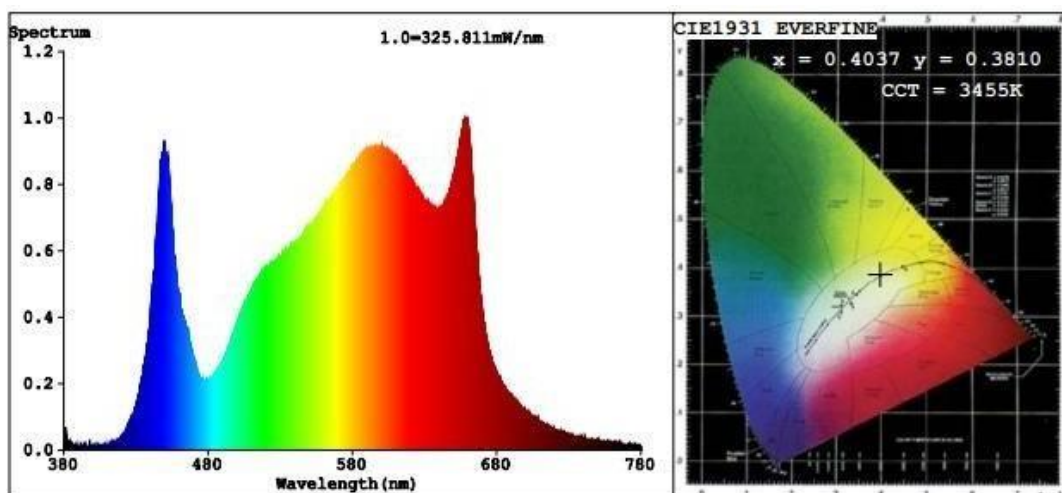

LED Grow Light

Applications:

Spectrum

Full Spectrum for Seeding, Growing, Blooming

Product Dimensions: 112 x 119 x 8 cm

Package Size: 130 x 69 x 17 cm

Net Weight: 17KG

Gross Weight: 21KG

Specification:

Light Source	LED
Spectrum	Full Spectrum
PPF	2900 umol/s
Input Voltage	120-277V
Input Power	1000W
Efficacy	2.6 umol/J
Mounting Height	≥ 6" Above Canopy
Thermal Management	Passive
Dimming	0-10V Signal or Knob
Beam Angle	120 degree
Power Factor	> 90%
Certifications	ETL/DLC/(UL Optional)
Diodes Brand	Samsung + Osram/Cree
Drivers Brand	Intellicon/MeanWell
Waterproof rating	IP65
Operation Temperature	-20°C – 45°C
Operation Humidity	10%-95% RH
Storage Temperature	-20°C – 80°C
Storage Humidity	10%-95% RH
Warranty Time	5 years

- PPF calculations complied using our in-house integrating sphere measurements and typical spectroradiometer data for each LED fixture performance.
- Watts Value are typical expected values. Tolerance allow +/- 10% range on flux and power consumption