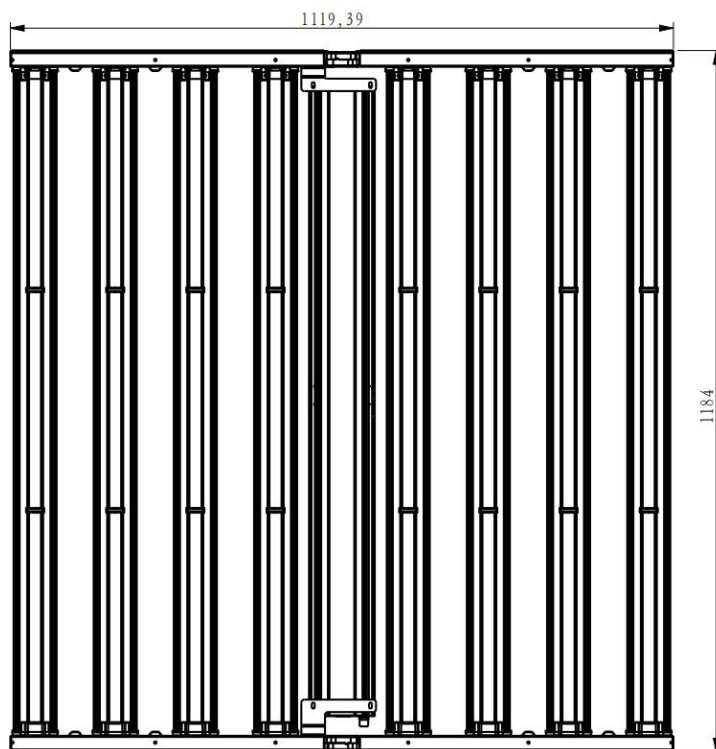

Product Dimensions: 112 x 119 x 8 cm

Package Size: 130 x 69 x 17 cm

Net Weight: 17KG

Gross Weight: 21KG

Advantages:

- More than 50% PPFD higher than traditional HID lamps
- More than 40% energy saving than traditional HID lamps
- More rounded spectrum suitable for difference grow stage
- High Efficacy
- Full Spectrum
- No Fan, Zero noise
- Ultra Slim Design
- Less Power consumption
- Professional Applications for commercial and hobby markets
- High PPFD Output
- 50000Hours Life Span
- Plug & Play/No installation required
- Foldable Design/Saving transportation fee
- 0-10V dimming signal / Daisy chain