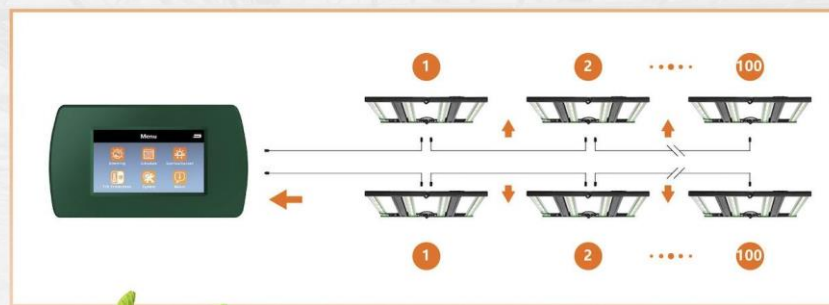

CONTROL FUNCTION WITH DAISY CHAIN

- → Complete control of all your connected ballasts at once
- → Reduce the clutter of power wires in your grow environment to keep everything clean and organized