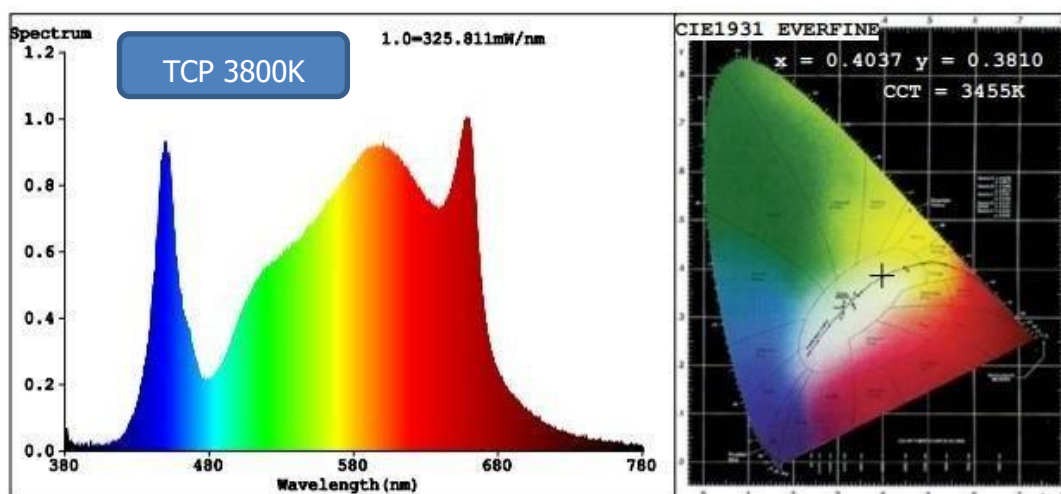

### Full Spectrum for Seeding, Growing, Blooming

**Product Dimensions: 112 x 119 x 8 cm**

**Package Size: 130 x 69 x 17 cm**

**Net Weight: 25 KG**

**Gross Weight: 28 KG**

**Advantages:**

- More than 50% PPF higher than traditional HID lamps
- More than 40% energy saving than traditional HID lamps
- More rounded spectrum suitable for difference grow stage
- High Efficacy
- High PPFD Output
- Full Spectrum
- 0000Hours Life Span
- No Fan, Zero noise
- Plug & Play/No installation required
- Ultra Slim Design
- Foldable Design/Saving transportation fee
- Less Power consumption
- 0-10V dimming signal/Daisy chain
- Professional Applications for commercial and hobby markets

- PPF calculations complied using our in-house integrating sphere measurements and typical spectroradiometer data for each LED fixture performance.
- Watts Value are typical expected values. Tolerance allow +/- 10% range on flux and power consumption