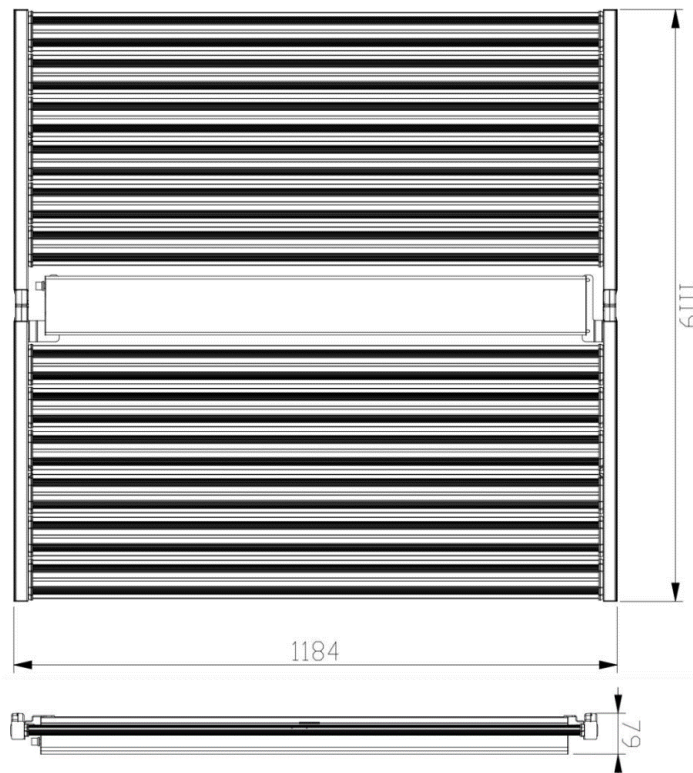

### Full Spectrum for Seeding, Growing, Blooming

**Product Dimensions: 112 x 119 x 8 cm**

**Package Size: 130 x 69 x 17 cm**

**Net Weight: 25 KG**

**Gross Weight: 28 KG**

**Advantages:**

- More than 50% PPF higher than traditional HID lamps
- More than 40% energy saving than traditional HID lamps
- More rounded spectrum suitable for difference grow stage
- High Efficacy
- High PPFD Output
- Full Spectrum
- 0000Hours Life Span
- No Fan, Zero noise
- Plug & Play/No installation required
- Ultra Slim Design
- Foldable Design/Saving transportation fee
- Less Power consumption
- 0-10V dimming signal/Daisy chain
- Professional Applications for commercial and hobby markets

Recommended Footprint:  
 6' x 6' for growing, 5' x 5' for flowering